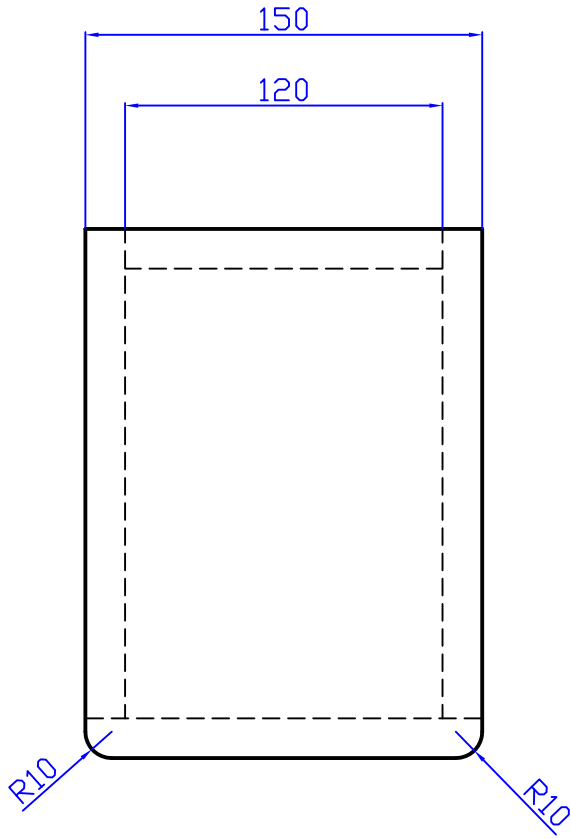

PARC Audio

for **DCU-F121W (4L)**
材質：MDF (t15)